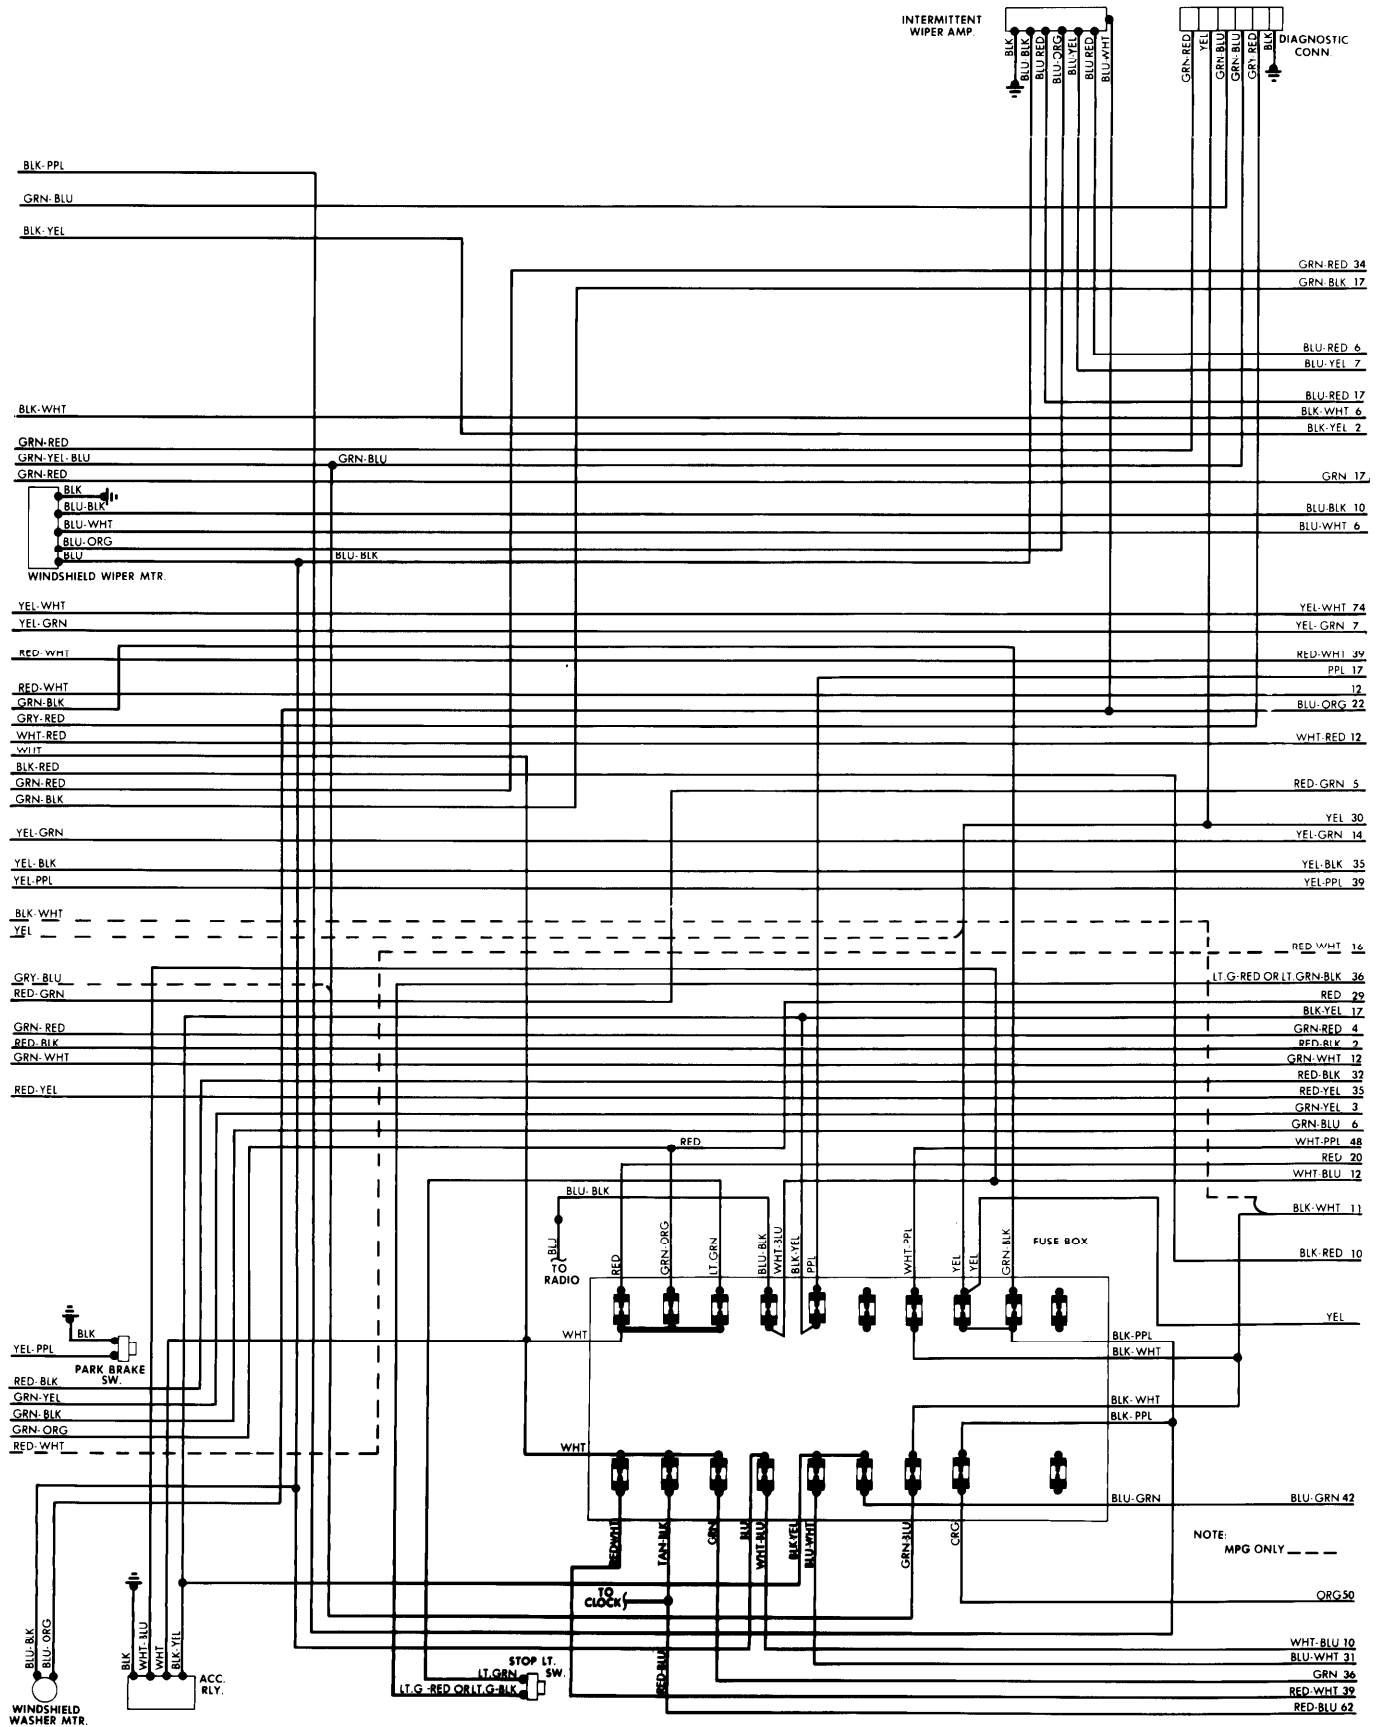

1982 Datsun/Nissan

4-73

SENTRA

FUSE BLOCK & UNDERDASH

1982 Datsun/Nissan

SENTRA

INSTRUMENT PANEL & REAR COMPARTMENT