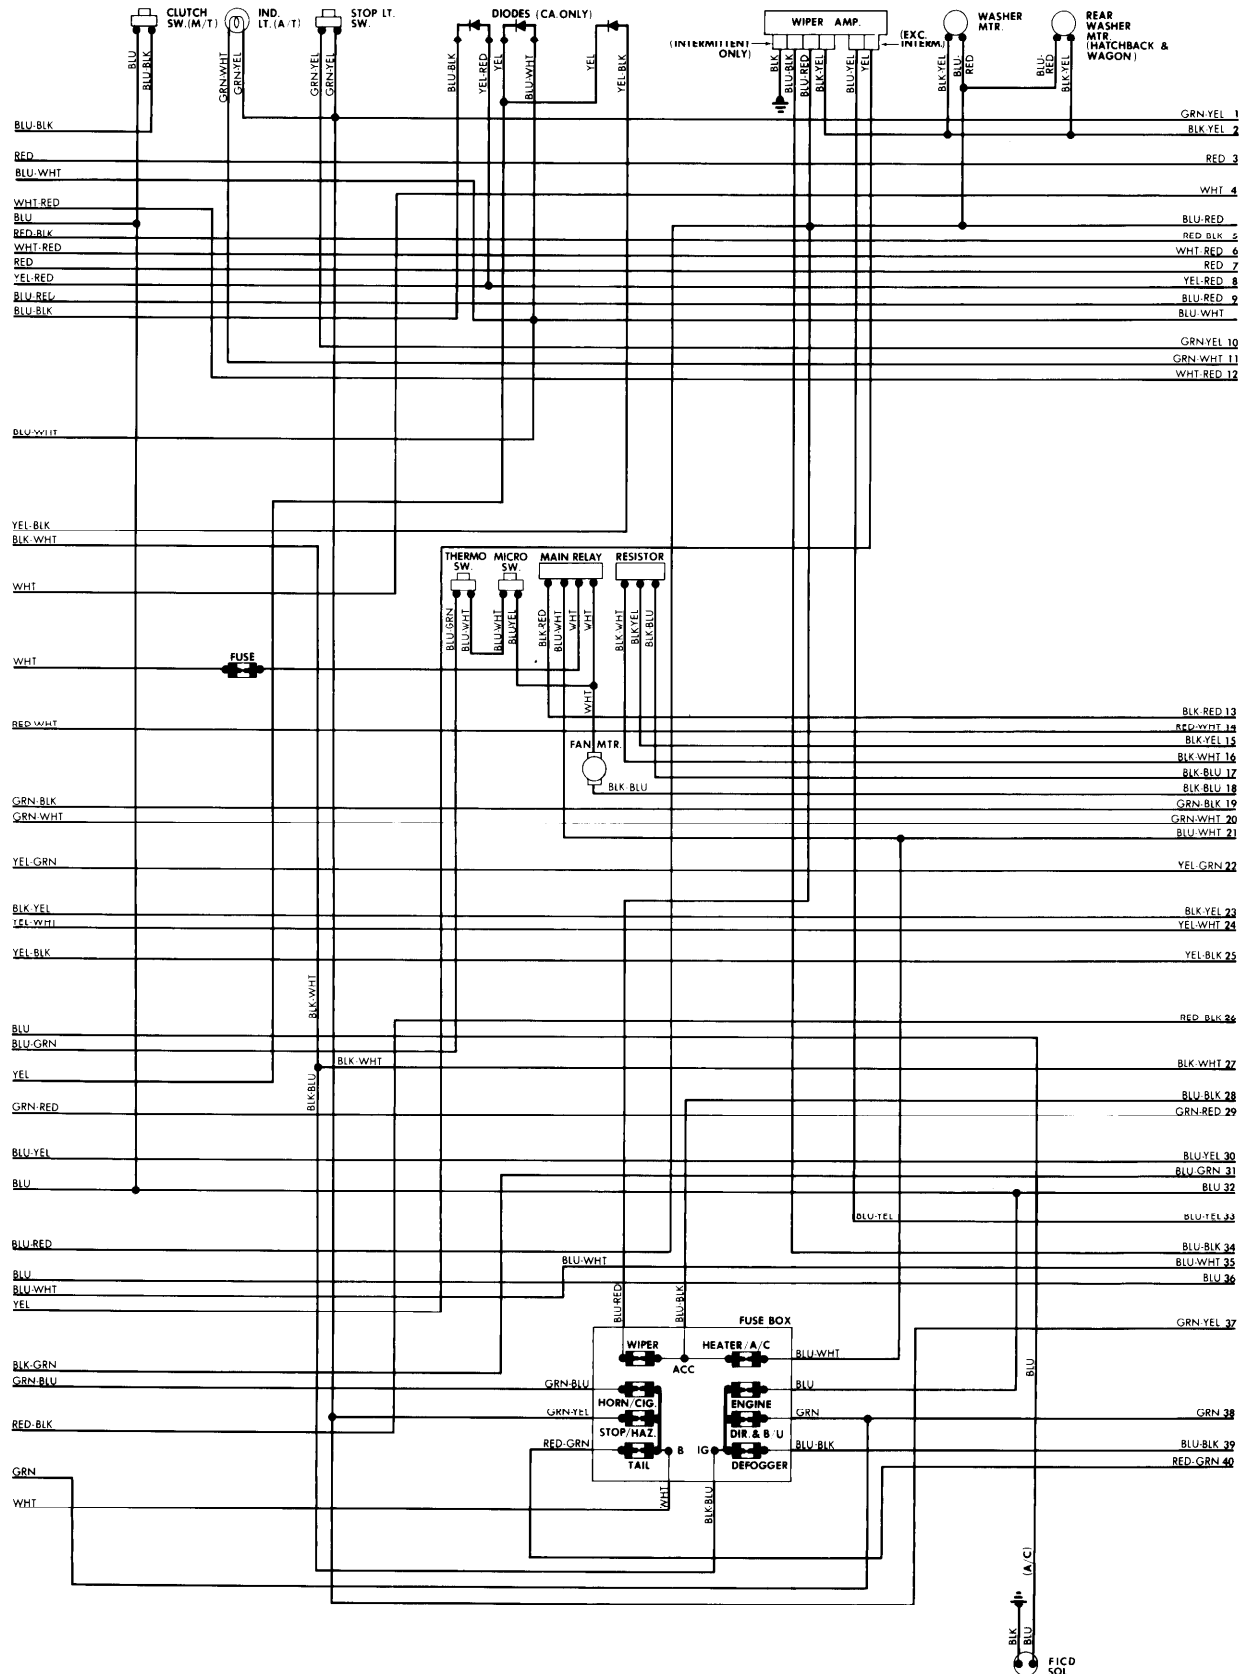

1982 Datsun/Nissan

210

ENGINE COMPARTMENT

210 (Cont.)

FUSE BLOCK & UNDERDASH

1982 Datsun/Nissan

210 (Cont.)

UNDERDASH

210 (Cont.)

INSTRUMENT PANEL & REAR COMPARTMENT