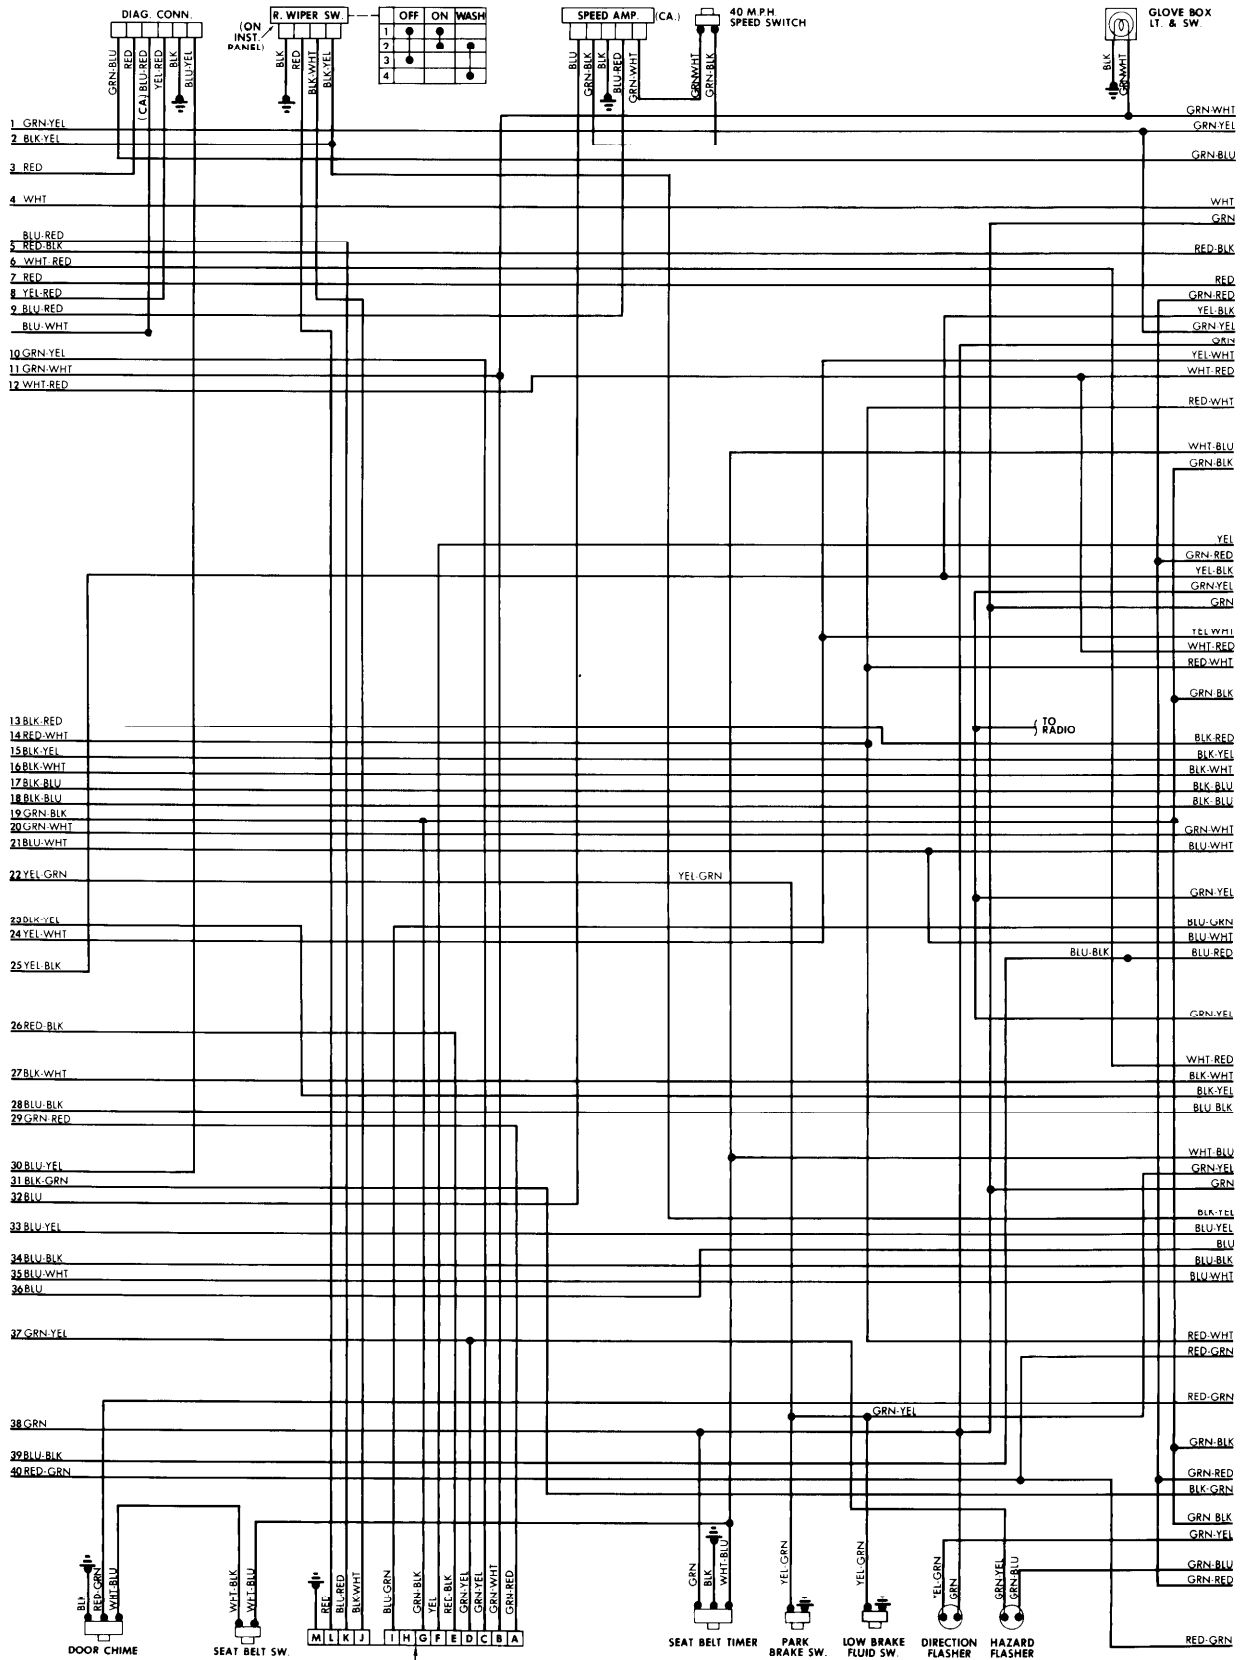

1982 Datsun/Nissan

210

ENGINE COMPARTMENT

210 (Cont.)

FUSE BLOCK & UNDERDASH

1982 Datsun/Nissan

210 (Cont.)

UNDERDASH

210 (Cont.)

INSTRUMENT PANEL & REAR COMPARTMENT