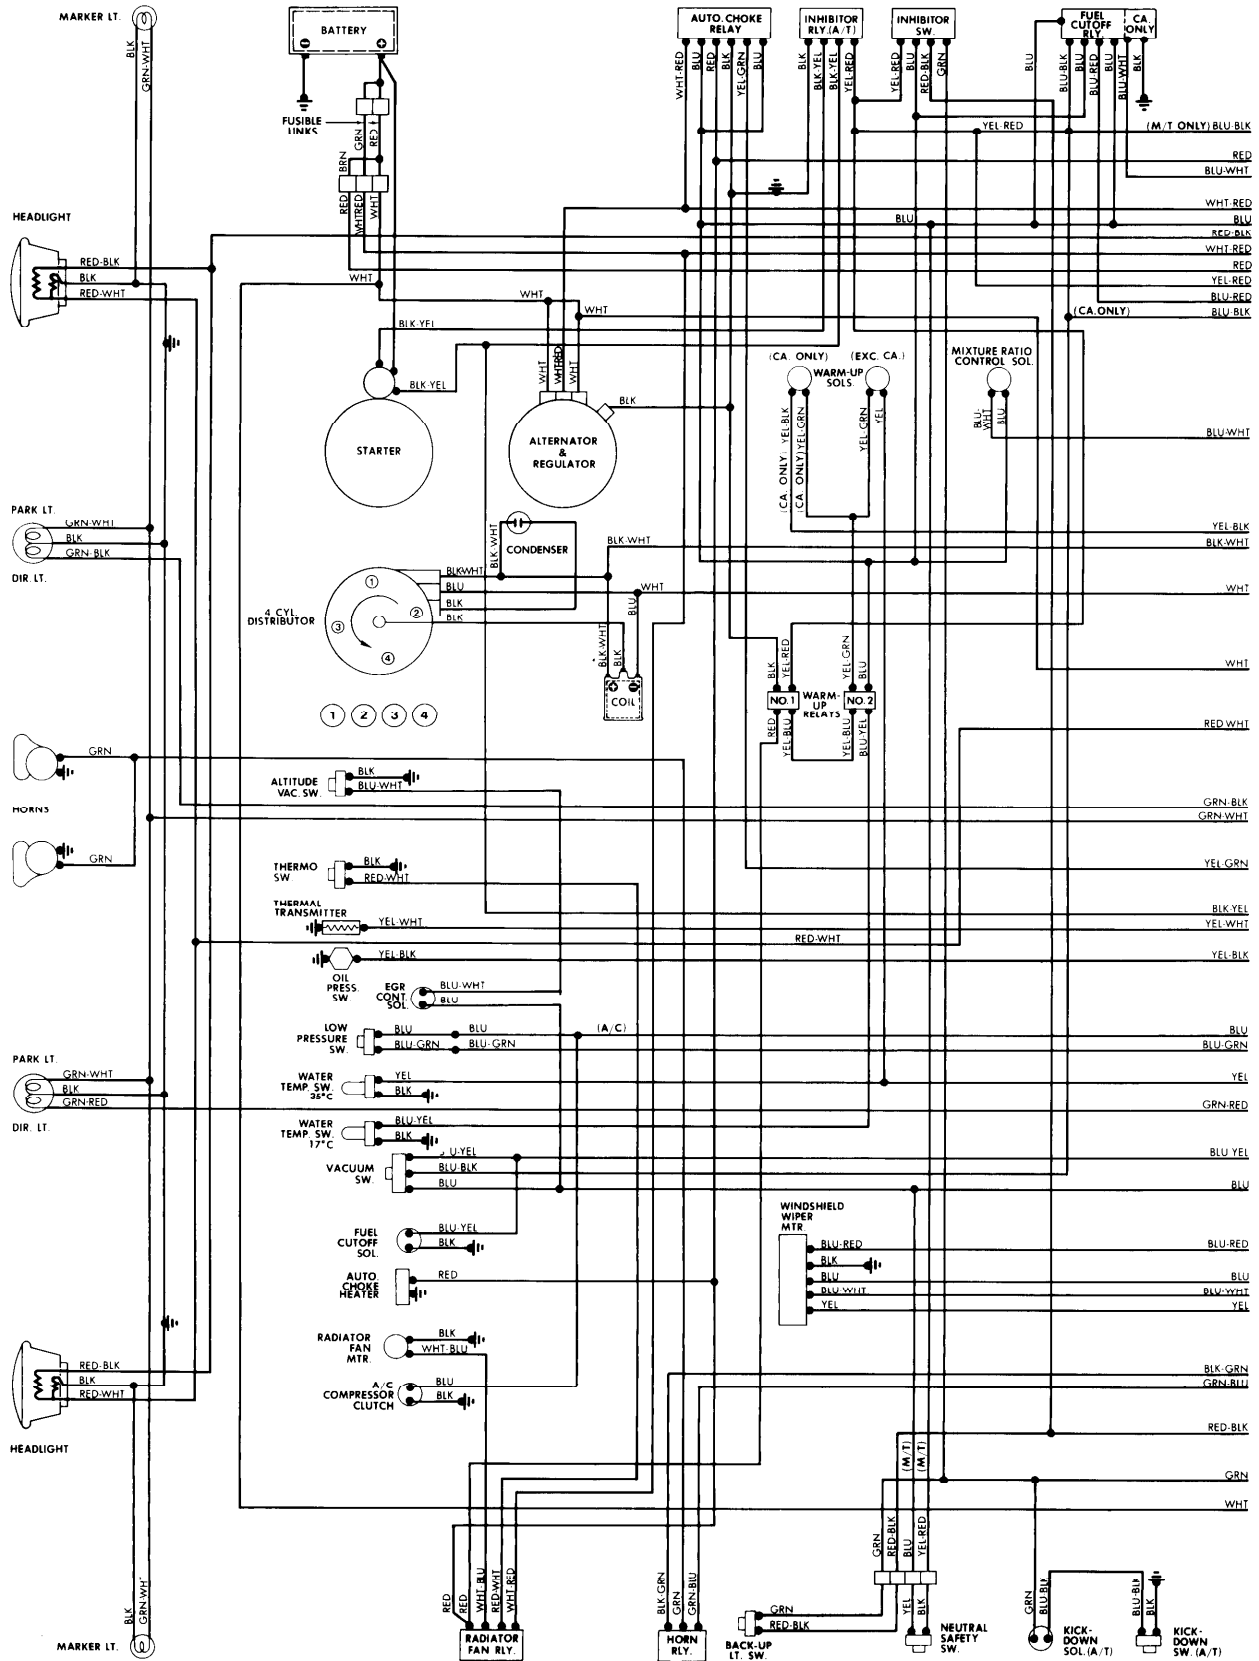

1982 Datsun/Nissan

210

ENGINE COMPARTMENT

210 (Cont.)

FUSE BLOCK & UNDERDASH

1982 Datsun/Nissan

210 (Cont.)

UNDERDASH

210 (Cont.)

INSTRUMENT PANEL & REAR COMPARTMENT