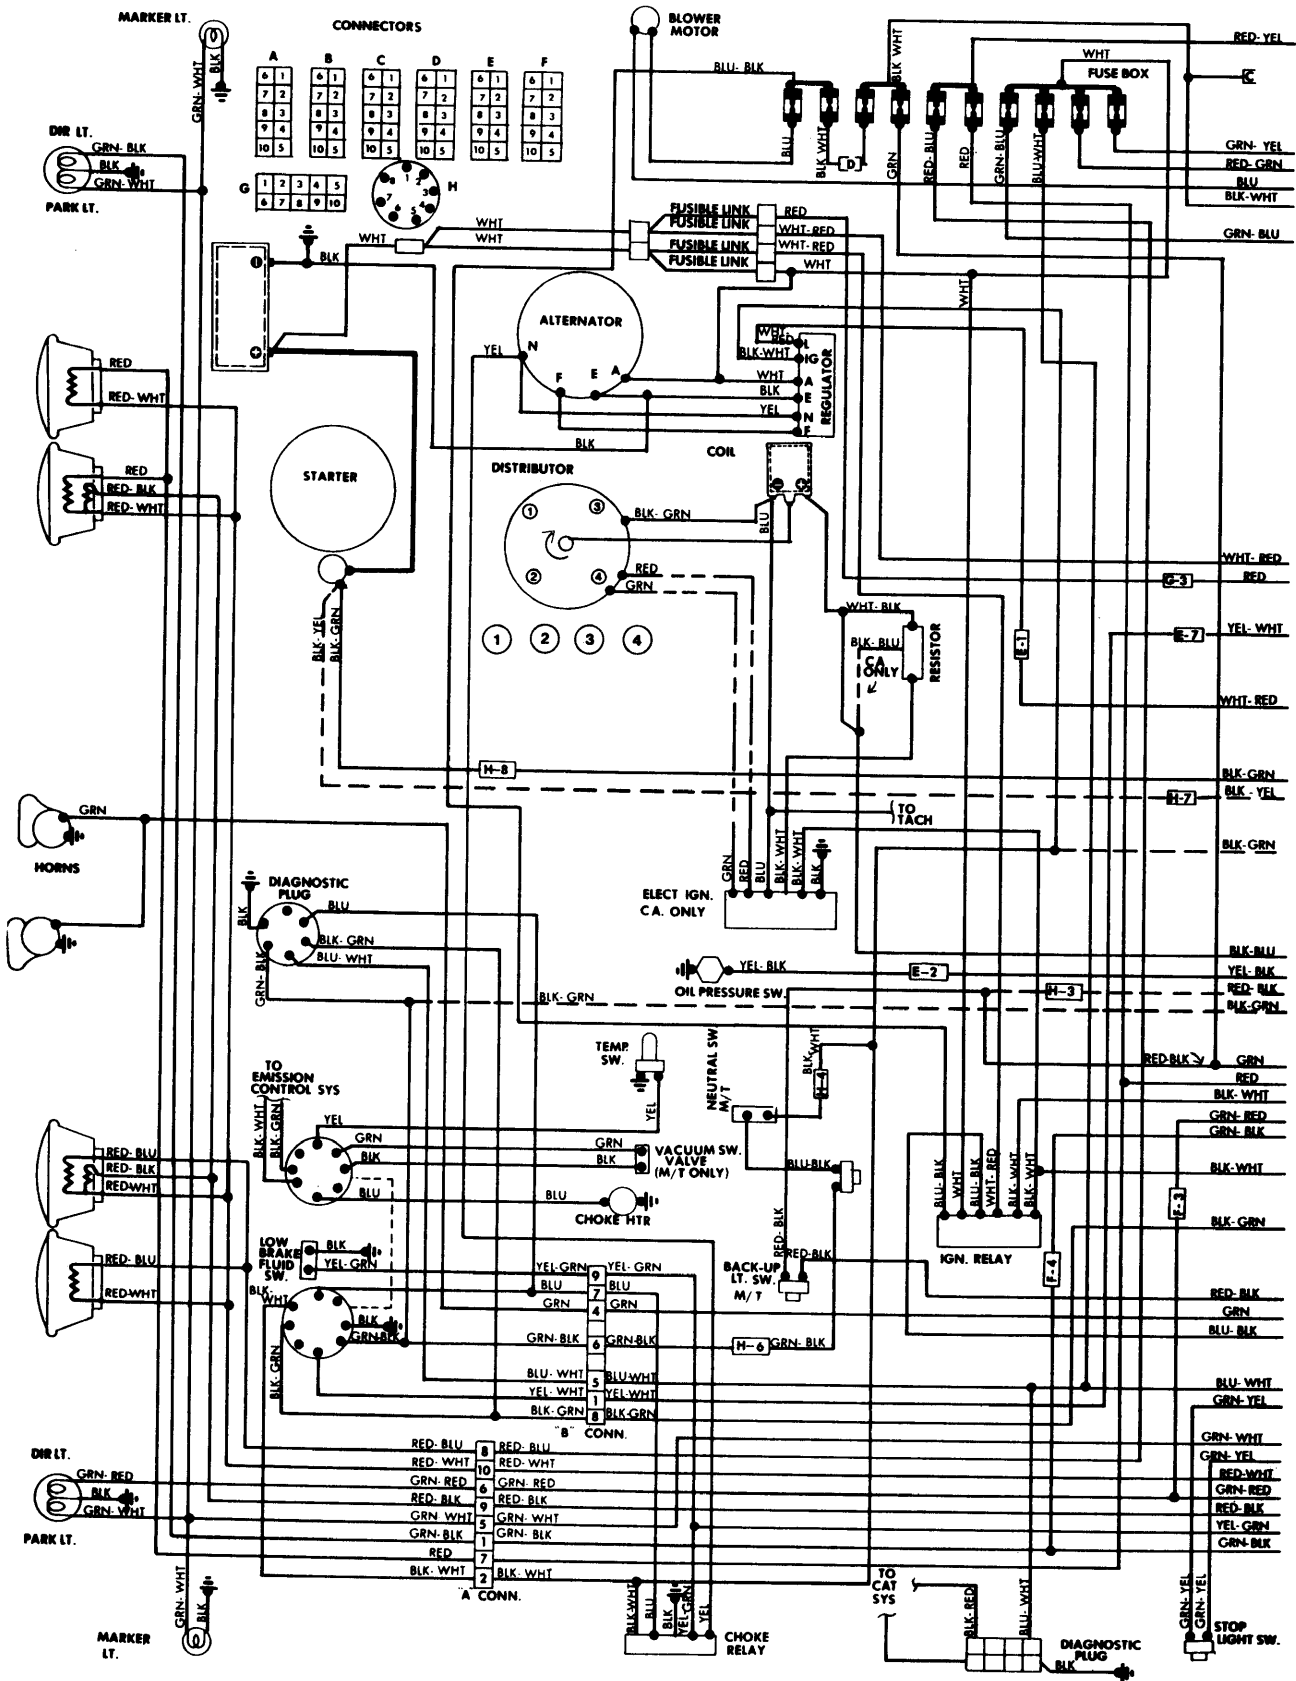

1976 Datsun

LEGEND ACCESSORY POWER FEED

- B. SEAT BELT WARNING SYSTEM
- C. REAR WINDOW DEFOSTER (GRID)
- D. WIPER/WASHER SYSTEM (WINDSHIELD)