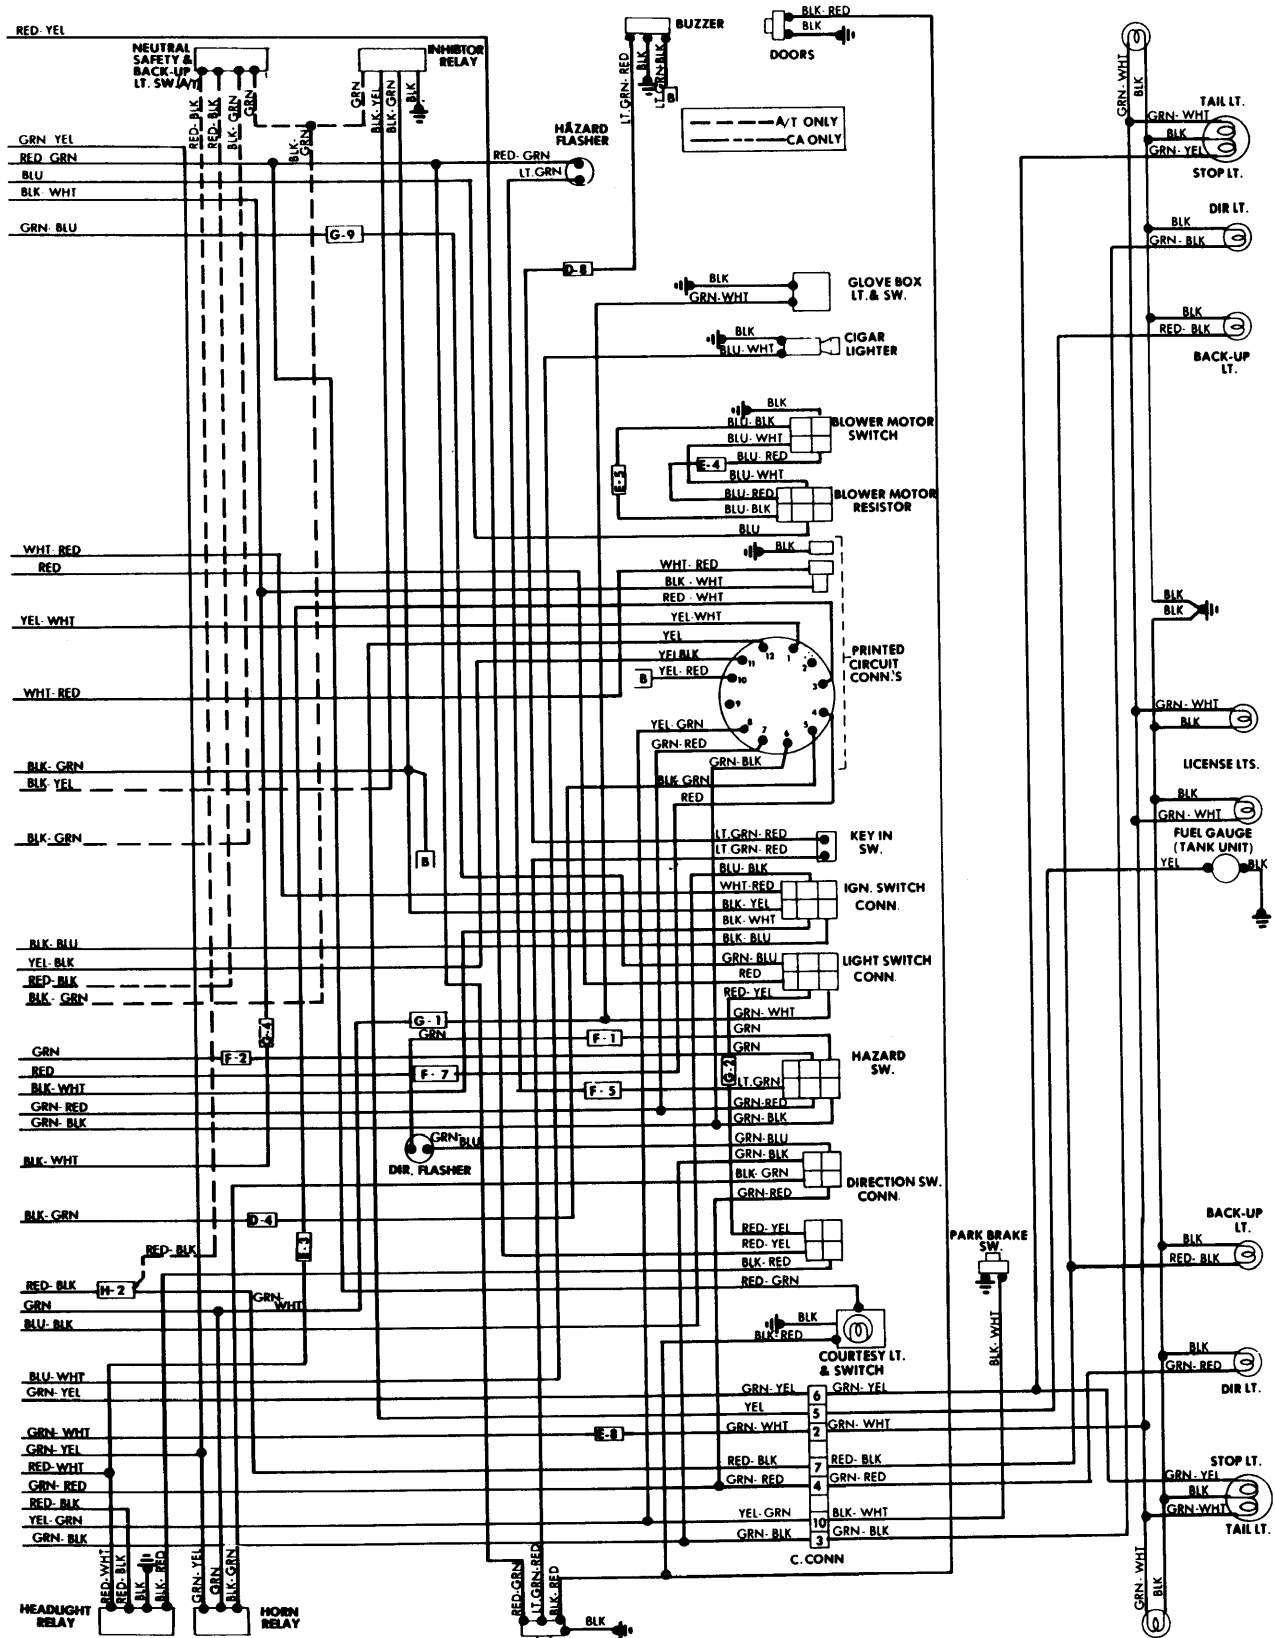

1976 Datsun

LEGEND ACCESSORY POWER FEED

- B. SEAT BELT WARNING SYSTEM
- C. REAR WINDOW DEFOSTER (GRID)
- D. WIPER/WASHER SYSTEM (WINDSHIELD)